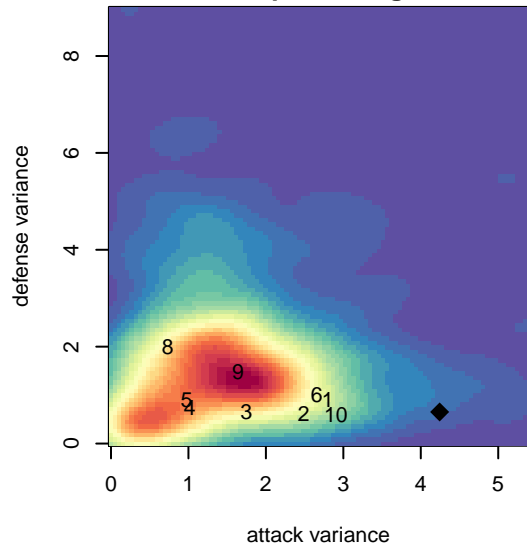

Wenatchee Fire Black B98

Wenatchee Fire FC
 Wenatchee, WA
 B98 total strength=1569
 attack=16.22 defense=12.69
 fall league = PSPL Classic 1 U16, PSPL Classi
 notes= Osborn 2014

alt names used:
 Wenatchee Fire B98 Black-Osborn
 Wenatchee Fire B98 Black-Osborn
 WENATCHEE FIRE FC WENATCHEE FIRE B9

Venues played:
 2014 Skagit Super Cup U16 Gold
 2014 PSPL Classic 1 U16
 2014 PSPL Classic-WSPL U16

**attack and defense variance (black dot)
relative to other teams
and top 10 in region**

**attack and defense rating
relative to others at age
and all opponents in last 13 months**