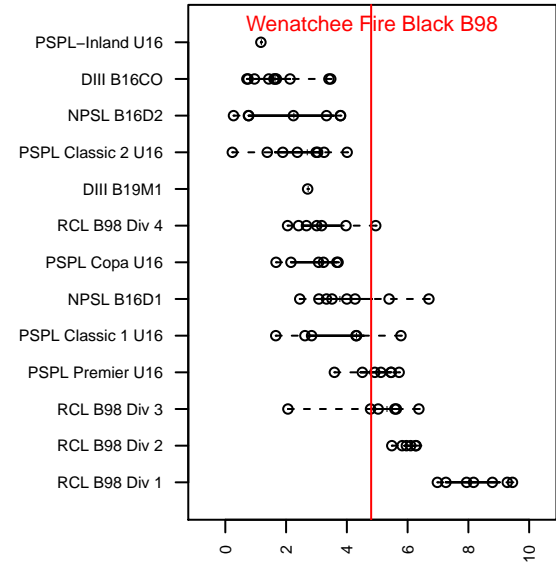

Wenatchee Fire Black B98

Wenatchee Fire FC
 Wenatchee, WA
 B98 total strength=1569
 attack=16.22 defense=12.69
 fall league = PSPL Classic 1 U16, PSPL Classi
 notes= Osborn 2014

alt names used:
 Wenatchee Fire B98 Black-Osborn
 Wenatchee Fire B98 Black-Osborn
 WENATCHEE FIRE FC WENATCHEE FIRE B9

Venues played:
 2014 Skagit Super Cup U16 Gold
 2014 PSPL Classic 1 U16
 2014 PSPL Classic-WSPL U16

**attack and defense variance (black dot)
relative to other teams
and top 10 in region**

**attack and defense rating
relative to others at age
and all opponents in last 13 months**